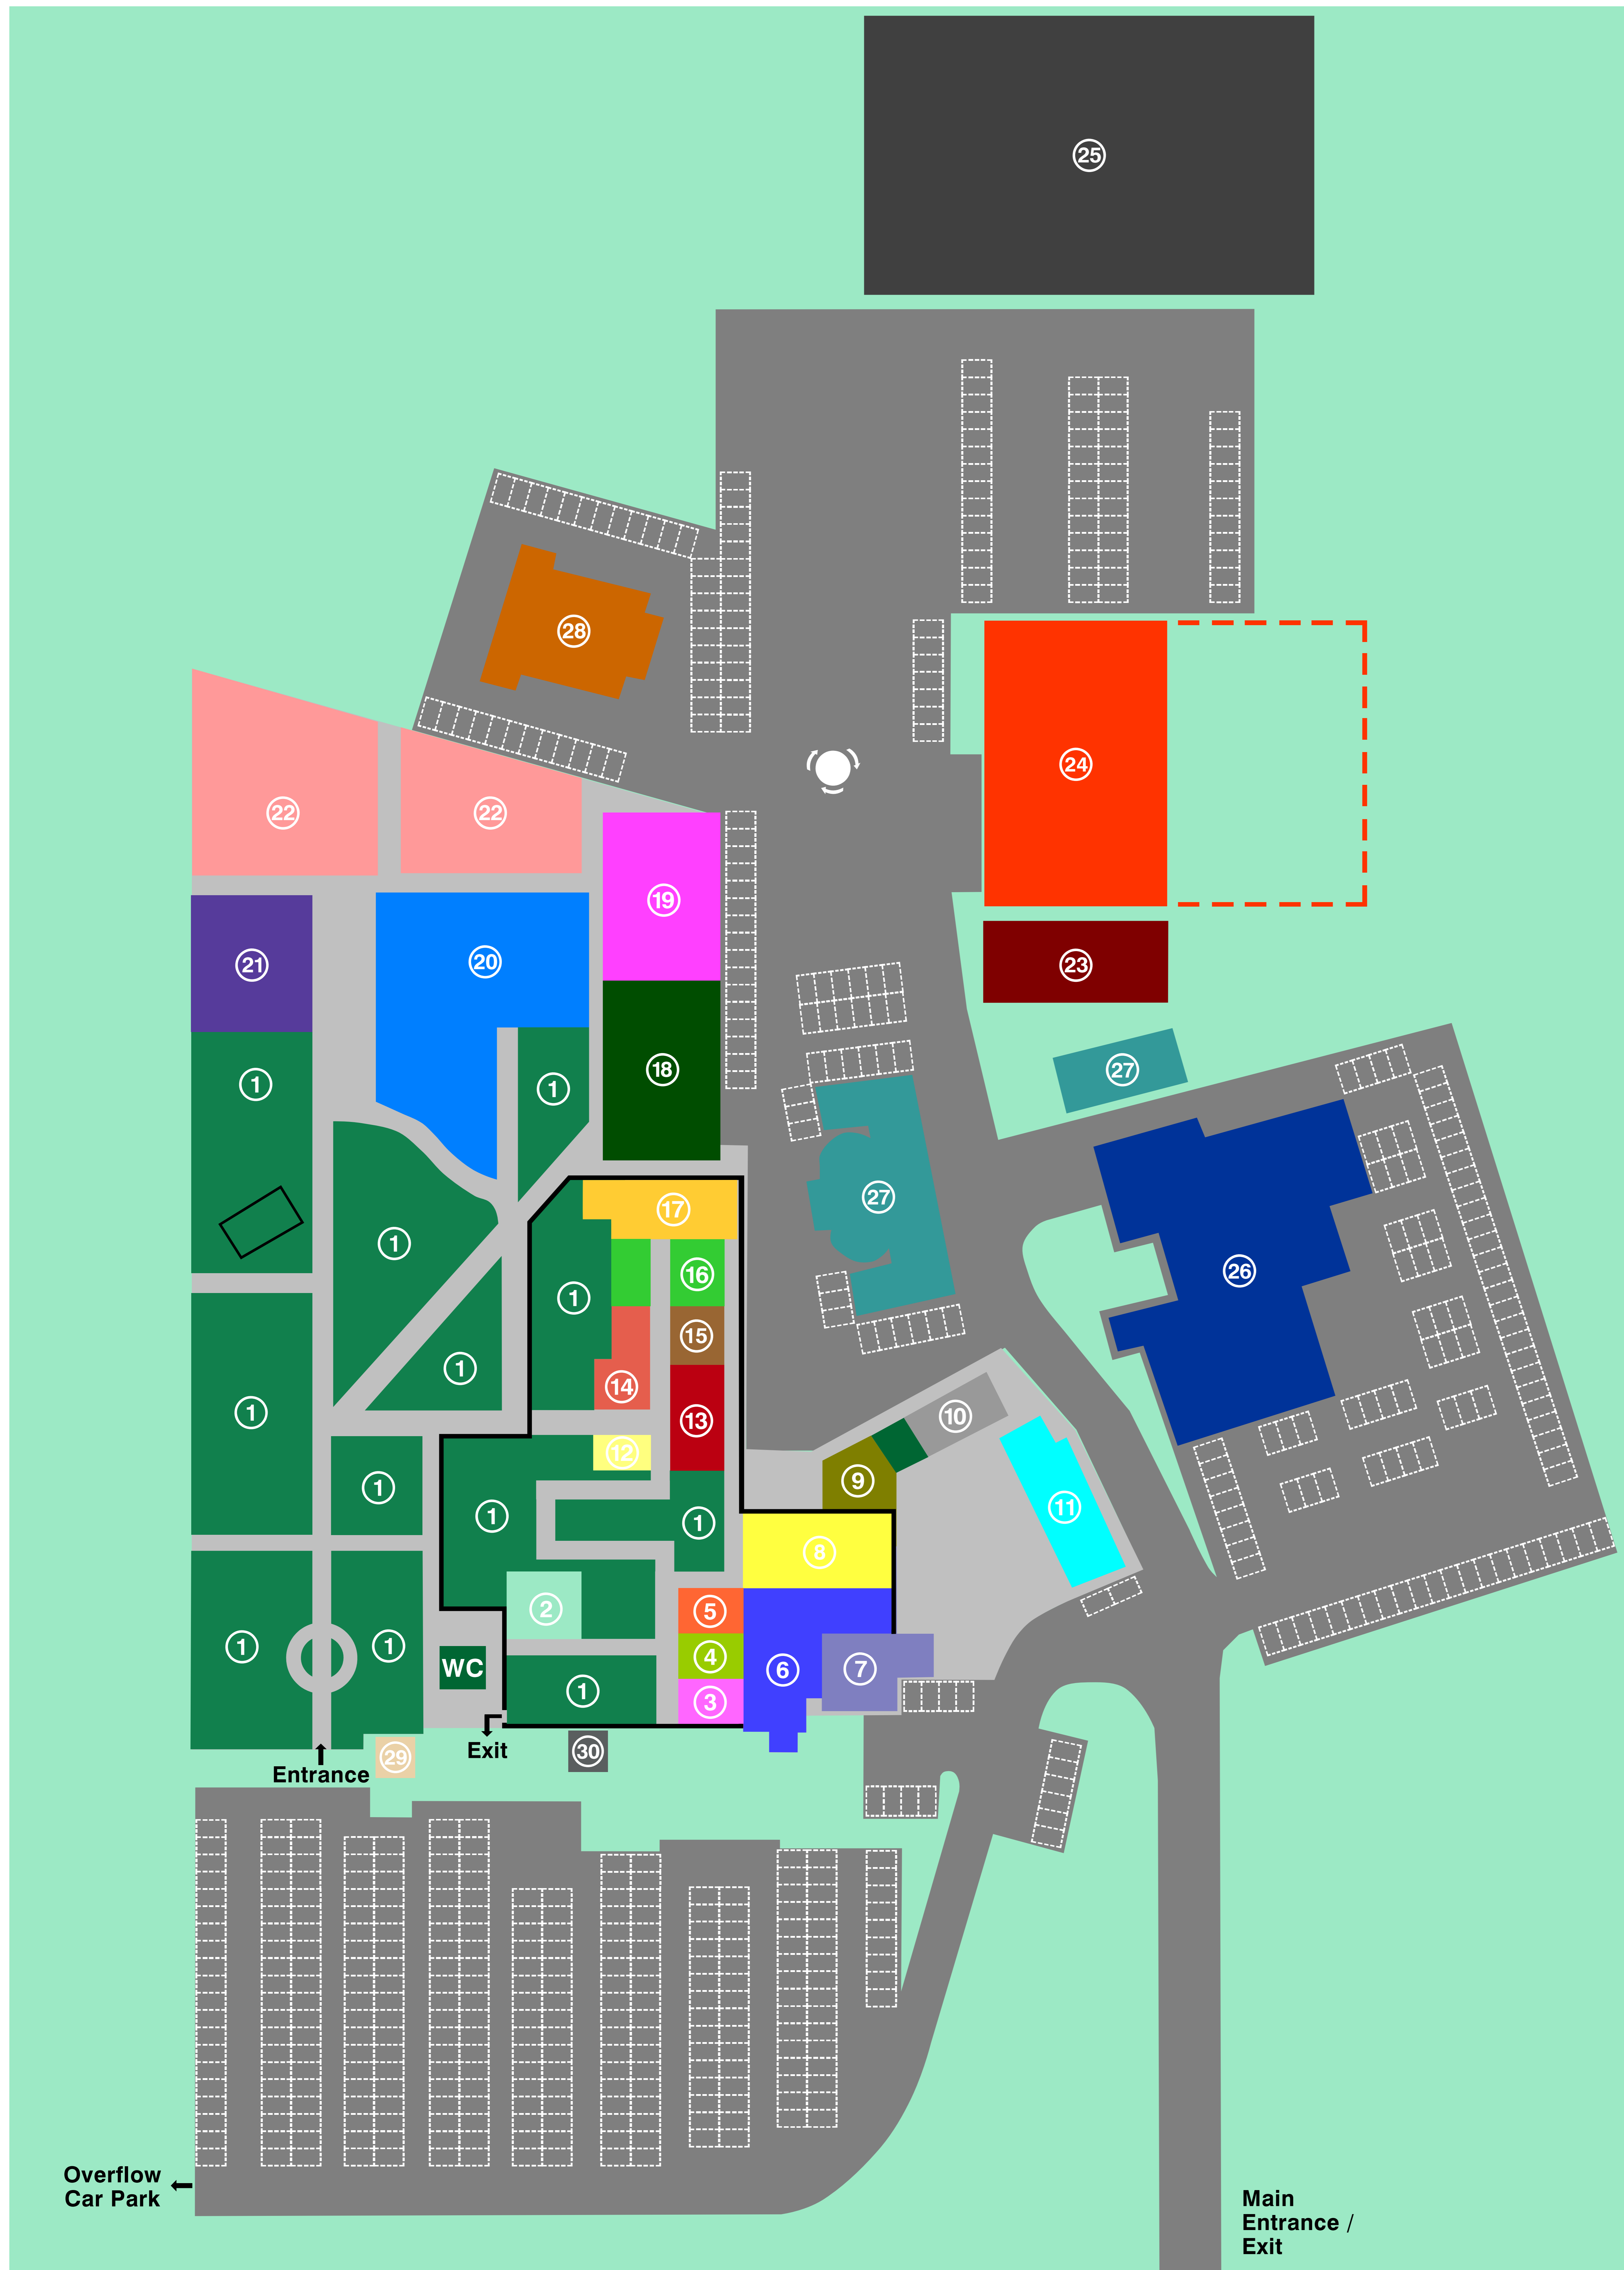

Newnham Court Shopping Village

①	Notcutts
②	Coffee Corner Restaurant
③	The Butcher of Brogdale
④	AHM Installations
⑤	Fineline Windows & Doors
⑥	Simmonds Schoolwear & Sportswear
⑦	Bricks Coffee House
⑧	Edinburgh Woolen Mill
⑨	Pure Hairdressing
⑩	Pure Beauty
⑪	
⑫	Trend Transformations
⑬	Notcutts Gift Shop
⑭	Klass
⑮	Bonmarché
⑯	Pavers
⑰	Maidenhead Aquatics
⑱	Sussex Beds
⑲	Cotswold / Runners Need
⑳	Fineline Conservatories
㉑	Timberjacks Fencing
㉒	Johnsons Garden Buildings
㉓	Charterwood Mobility / Shopmobility
㉔	Pennies Day Nursery
㉕	Gymfinity Kids & Nursery
㉖	Newnham Court Inn
㉗	Southern Housing / SOCOTEC
㉘	Newnham Court Veterinary Hospital
㉙	
㉚	

Opening Hours:
Monday to Saturday: 9.00am - 5.00pm
Sunday: 10.30am - 4.30pm

Like us on
Facebook

www.newnhamcourt.co.uk